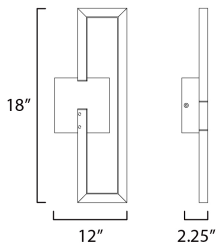

PRODUCT DESCRIPTION

A cubist work of art, the Penrose collection carefully calculates the structural form of a cube space when corners do not meet. This tracery of this shape is emphasized by its dedicated LED light source housed within aluminum channels and then cast in various directions. Available in Matte Black or Gold, this series is a feat of human engineering in design. Translating a mathematical challenge into a sculptural work of art with the function of delivering light to interior spaces.

MEASUREMENTS

DIMENSION : 7" W x 18" H x 2.25" Ext
 MAX OAH : 5" W x 5" H
 HANGING WEIGHT : 1.94 lb

LAMPING

LUMENS : 700 Rated (490 Del.)
 BULB : 1 x 14W LED DC Integrated , 14W Total
 BULB INCLUDED : (Integrated)
 DIMMABLE :
 CRI : 90 CRI
 COLOR_TEMP : 3000K