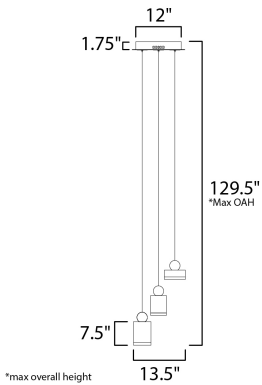

PRODUCT DESCRIPTION

These geometric pendants can be arranged at various heights to create both a sculptural and functional form. Housings of plated Gold in various shapes and sizes are topped with a round handle of Black and finished on the bottom with a Clear acrylic diffuser.

MEASUREMENTS

DIMENSION : 13.5" L x 13.5" W x 7.5" H
 MAX OAH : 129.5" OAH
 CANOPY : 12" W x 1.75" H x 12" L
 HANGING WEIGHT : 7.7 lb

LAMPING

INPUT VOLTAGE : 120V
 LUMENS : 1,358 Rated (1,200 Del.)
 BULB : 3 x 19.4W LED PCB Integrated , 19W Total
 BULB INCLUDED : (Integrated)
 DIMMABLE : Triac CL
 CRI : 80+ CRI
 COLOR_TEMP : 3000K