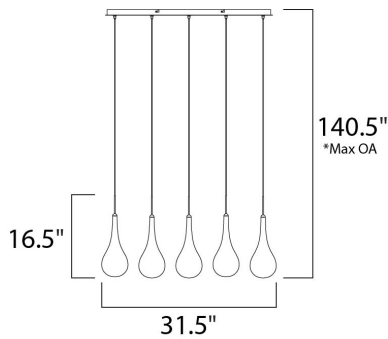

**PRODUCT DESCRIPTION**

The new Larmes features an extended profile Clear glass shade that screws on to a Satin Nickel mount. Long life G4 LED offers considerable light with dimming capabilities.

\*max overall height

**MEASUREMENTS**

DIMENSION : 31.5" L x 4.5" W x 16.5" H  
 MAX OAH : 140.5" OAH  
 HANGING WEIGHT : 8.88 lb

**LAMPING**

INPUT VOLTAGE : 120V  
 LUMENS : 480 Rated  
 BULB : 5 x 1.50W LED 12V G4 , 8W Total  
 BULB INCLUDED : (Included)  
 DIMMABLE : Electronic Low Voltage (ELV)  
 CRI : 80+ CRI  
 COLOR\_TEMP : 3000K