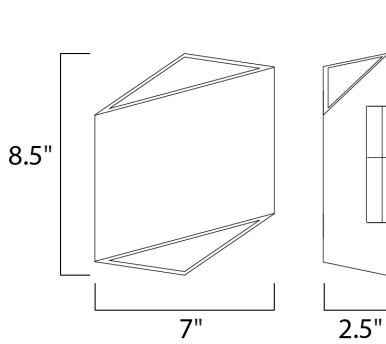

PRODUCT DESCRIPTION

MEASUREMENTS

DIMENSION : 7" W x 8.5" H x 2.5" Ext
 BACK PLATE : 4.5" W x 0.75" H x 4.25" HCO
 HANGING WEIGHT : 3.28 lb

LAMPING

INPUT VOLTAGE : 120V
 LUMENS : 490 Rated (460 Del.)
 BULB : 2 x 3.5W LED PCB Integrated , 7W Total
 BULB INCLUDED : (Integrated)
 DIMMABLE : Electronic Low Voltage (ELV)
 CRI : 90+ CRI
 COLOR_TEMP : 3000K