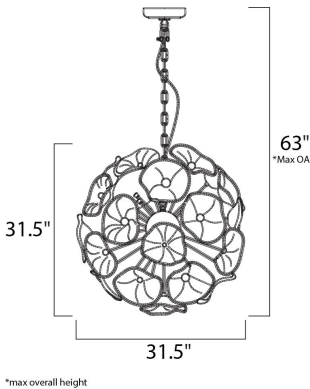

PRODUCT DESCRIPTION

The Fiori Collection boasts of a contemporary design fused with historic craftsmanship. A floral sphere, comprised with hand formed Murano glass crystal petals, is eloquently designed in an amazing combination of glass and chrome while delivering an amazing glow of light. The result is a fixture that will definitely make a statement in any design space.

MEASUREMENTS

DIMENSION : 31.5" W x 70.9" H
 MAX OAH : 63" OAH
 CANOPY : 8" W x 1" H x 8" L
 HANGING WEIGHT :

LAMPING

LUMENS : 8,960 Rated
 BULB : 28 x 40W Xenon G9 , 1120W Total
 BULB INCLUDED : (Included)
 DIMMABLE : Yes