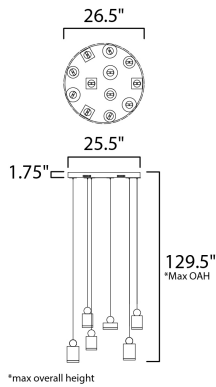

PRODUCT DESCRIPTION

These geometric pendants can be arranged at various heights to create both a sculptural and functional form. Housings of plated Gold in various shapes and sizes are topped with a round handle of Black and finished on the bottom with a Clear acrylic diffuser.

MEASUREMENTS

DIMENSION : 26.5" L x 26.5" W x 7.5" H
 MAX OAH : 129.5" OAH
 CANOPY : 25.5" W x 1.75" H x 25.5" L
 HANGING WEIGHT : 31.9 lb

LAMPING

INPUT VOLTAGE : 120V
 LUMENS : 5,432 Rated (3,980 Del.)
 BULB : 12 x 77.6W LED PCB Integrated , 78W Total
 BULB INCLUDED : (Integrated)
 DIMMABLE : Triac CL
 CRI : 80+ CRI
 COLOR_TEMP : 3000K