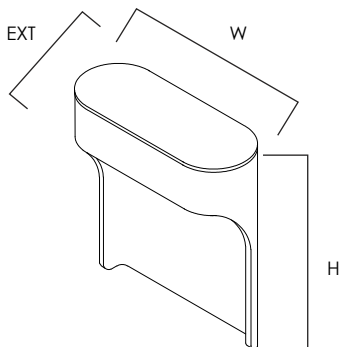

ALUMILUX™ I WALL SCONCE

E41330

- ETL/cETL IP65
- Suitable for air-handling use
- LED 3000K, CRI 90+
- Wet Location
- Title 24 for outdoor use

Job Name : _____
Job Type : _____
Quantity : _____
Comments : _____

MEASUREMENT

DIMENSIONS : 6.25"W x 7.75"H x 2.25"EXT
HANGING WEIGHT : 2.86 Lb
HCO : 4.75"
BP WIDTH : 3.67"
BP HEIGHT : 0.63"
MAX OH : 2.25"

LAMPING

INPUT VOLTAGE : 120V
LUMENS : 560 Rated (337 Delivered)
BULB : (1) 8W PCB LED (Integrated)
DIMMABLE : ELV
CRI : 90+
COLOR TEMPERATURE: 3000K