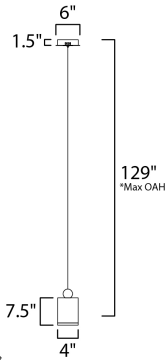

**PRODUCT DESCRIPTION**

These geometric pendants can be arranged at various heights to create both a sculptural and functional form. Housings of plated Gold in various shapes and sizes are topped with a round handle of Black and finished on the bottom with a Clear acrylic diffuser.

\*max overall height

**MEASUREMENTS**

DIMENSION : 4" L x 4" W x 7.5" H  
 MAX OAH : 129" OAH  
 CANOPY : 6" W x 1.5" H x 6" L  
 HANGING WEIGHT : 2.86 lb

**LAMPING**

INPUT VOLTAGE : 120V  
 LUMENS : 504 Rated (450 Del.)  
 BULB : 1 x 7.2W LED PCB Integrated , 7W Total  
 BULB INCLUDED : (Integrated)  
 DIMMABLE : Triac CL  
 CRI : 80+ CRI  
 COLOR\_TEMP : 3000K