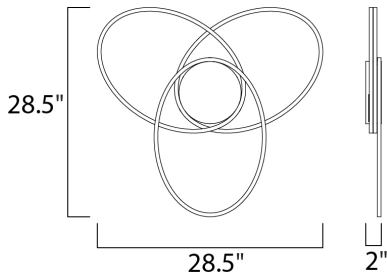

**PRODUCT DESCRIPTION**

Intersecting band create interesting and unique forms finished in Matte White. High power LED makes these designs as functional as they are decorative.

**MEASUREMENTS**

- DIMENSION : 28.5" L x 31.5" W x 2" H
- CANOPY : 8" W x 2" H x 8" L
- HANGING WEIGHT : 7.9 lb