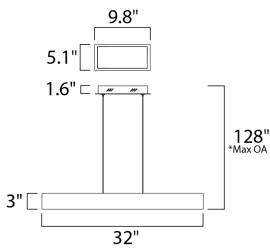

**MEASUREMENTS**

- DIMENSION : 32" L x 0.5" W x 3" H
- MAX OAH : 128" OAH
- CANOPY : 9.8" W x 1.6" H x 9.8" L
- HANGING WEIGHT : 2.49 lb

**LAMPING**

- LUMENS : 1,330 Rated
- BULB : 1 x 19W LED PCB Integrated , 19W Total
- BULB INCLUDED : (Integrated)
- DIMMABLE : Triac CL
- CRI : 80+ CRI
- COLOR\_TEMP : 3000K