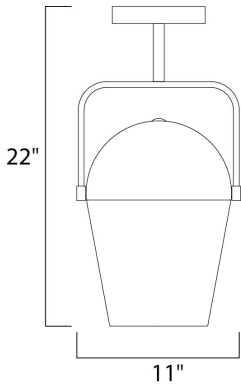

**PRODUCT DESCRIPTION**

Inspired by stage lighting, this functional collection will display plenty of light wherever needed. This refined rendition features a soft round body finished in Satin Aluminum, Chrome hardware accents, and is powered by a dimmable 15 watt COB LED.

**MEASUREMENTS**

DIMENSION : 11" L x 11" W x 22" H  
 HANGING WEIGHT : 7.04 lb

**LAMPING**

LUMENS : 1,650 Rated  
 BULB : 1 x 15W LED PCB Integrated , 15W Total  
 BULB INCLUDED : (Integrated)  
 DIMMABLE :  
 COLOR\_TEMP : 3000K