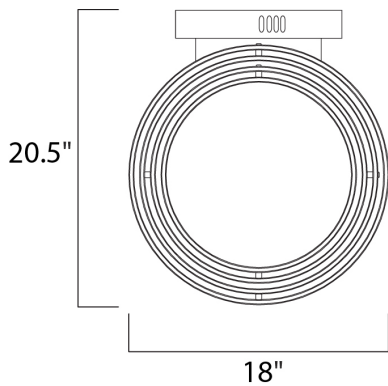

PRODUCT DESCRIPTION

Concentric bands of Matte White rotate on 2 axis points to adjust in multiple directions similar to a gyroscope. The edge of each slender band is encased with a small LED strip covered by a frosted lens. It is more a work of art than just a lighting fixture.

MEASUREMENTS

DIMENSION : 18" L x 18" W x 20.5" H
 HANGING WEIGHT : 4 lb

LAMPING

INPUT VOLTAGE : 120V
 LUMENS : 3,654 Rated
 BULB : 6 x 52.2W LED PCB Integrated , 52W Total
 BULB INCLUDED : (Integrated)
 DIMMABLE : Triac CL
 CRI : 80+ CRI
 COLOR_TEMP : 3000K

FINISHES OPTION

 Matte White

MATERIAL

Aluminum, Acrylic

RATINGS

cETLus
 Dry Location

ADDITIONAL

OPERATING TEMPERATURE:
 -20°C (-4°F), 40°C (104°F)