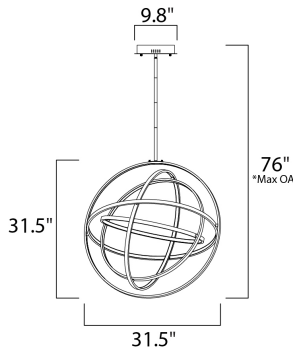

PRODUCT DESCRIPTION

A very unique and interesting design that features concentric bands of Polished Chrome or Black that rotate on 3 axis points and adjusts in multiple directions similar to a gyro. The edge of each slender band encases a small LED strip covered by a frosted lens. This work of art is so much more than just a lighting fixture.

*max overall height

MEASUREMENTS

- DIMENSION : 31.5" L x 31.5" W x 31.5" H
- MAX OAH : 76" OAH
- CANOPY : 9.8" W x 2" H x 9.8" L
- HANGING WEIGHT : 13.86 lb

LAMPING

- LUMENS : 5,500 Rated
- BULB : 5 x 78W LED PCB Integrated , 78W Total
- BULB INCLUDED : (Integrated)
- DIMMABLE : Triac CL
- CRI : 80+ CRI
- COLOR_TEMP : 3000K