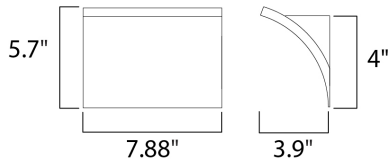

**PRODUCT DESCRIPTION**

**MEASUREMENTS**

DIMENSION : 7.88" W x 5.7" H x 3.9" Ext  
 BACK PLATE : 4" W x 4" H x 5" HCO  
 HANGING WEIGHT : 2.2 lb

**LAMPING**

INPUT VOLTAGE : 120V  
 LUMENS : 560 Rated (378 Del.)  
 BULB : 1 x 8W LED PCB Integrated , 8W Total  
 BULB INCLUDED : (Integrated)  
 DIMMABLE : Electronic Low Voltage (ELV)  
 CRI : 90+ CRI  
 COLOR\_TEMP : 3000K