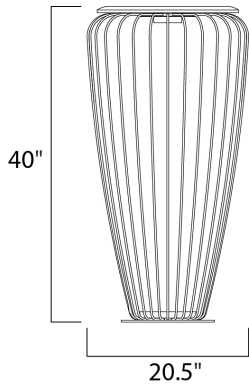

PRODUCT DESCRIPTION

Heavy gage White metal wire glows from the inside when illuminated by the high power LED module concealed in the top. The matching table stool has a wood top and is damp located which makes it perfect for outdoor living spaces.

MEASUREMENTS

DIMENSION : 20.5" L x 20.5" W x 40" H
 MAX OAH : 11.75" W x 11.75" H
 HANGING WEIGHT : 39.69 lb

LAMPING

INPUT VOLTAGE : 120V
 LUMENS : 576 Rated (470 Del.)
 BULB : 1 x 7W LED PCB Integrated , 7W Total
 BULB INCLUDED : (Integrated)
 DIMMABLE : Triac CL
 CRI : 80+ CRI
 COLOR_TEMP : 3000K

FINISHES OPTION

 White / Navaho White

MATERIAL

Steel, Wood

RATINGS

Damp Location

ADDITIONAL

RATED LIFE 20000 Hours
 OPERATING TEMPERATURE:
 -20°C (-4°F), 40°C (104°F)