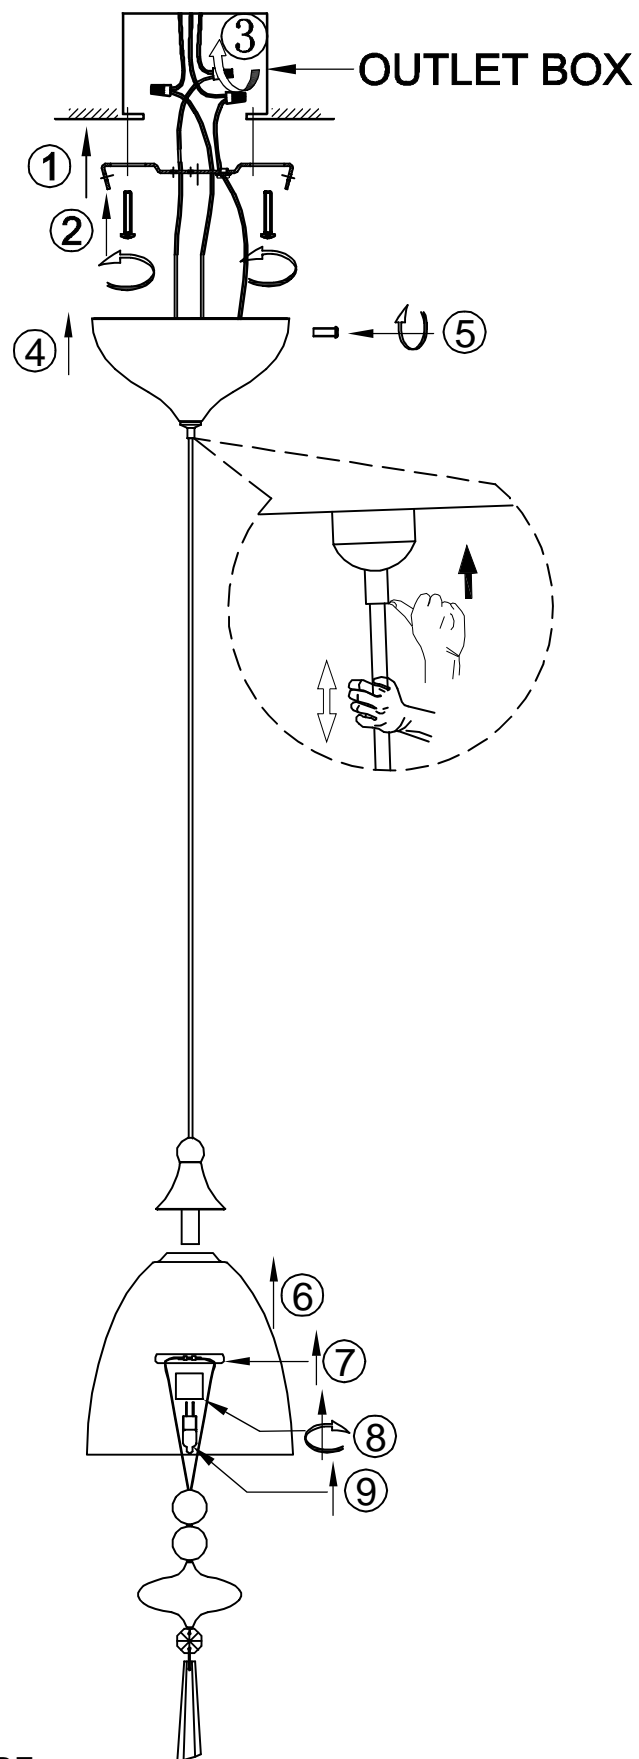

# INSTALLATION INSTRUCTION

Item No.: E24351-11PC

## FEATURE

120V ~ 60Hz

Lamp Type: "Xenon" G4 1 × Max. 35W 12V ~

The lamp can be only indoor used