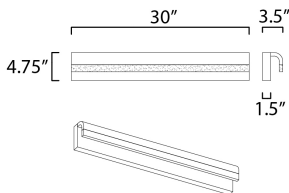

PRODUCT DESCRIPTION

An aluminum frame of Polished Chrome or Black, cascades downward and supports a frosted acrylic diffuser which nicely diffuses the light from the LED enclosed. A perfect complement to the similar bath hardware found in many homes today.

MEASUREMENTS

DIMENSION : 30" W x 4.75" H x 3.5" Ext
 BACK PLATE : 30" W x 4.75" H x 2.25" HCO
 HANGING WEIGHT : 6.16 lb

LAMPING

INPUT VOLTAGE : 120V
 LUMENS : 1,540 Rated (1,200 Del.)
 BULB : 1 x 22W LED PCB Integrated , 22W Total
 BULB INCLUDED : (Integrated)
 DIMMABLE : Triac CL or ELV
 CRI : 90+ CRI
 COLOR_TEMP : 3000K
 LIGHTING_DIRECTION : Down