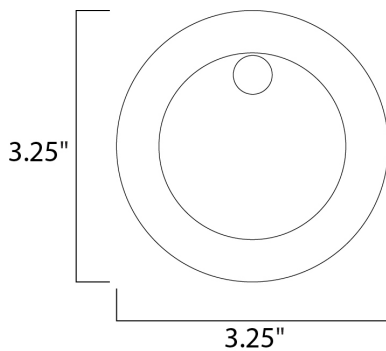

PRODUCT DESCRIPTION

MEASUREMENTS

DIMENSION : 3.25" W x 3.25" H x 1.5" Ext
 BACK PLATE : 3" HCO
 HANGING WEIGHT : 0.55 lb

LAMPING

INPUT VOLTAGE : 12V
 LUMENS : 180 Rated (70 Del.)
 BULB : 1 x 2W LED 12V PCB , 2W Total
 BULB INCLUDED : (Integrated)
 DIMMABLE : No
 CRI : 90+ CRI
 COLOR_TEMP : 3000K
 LIGHTING_DIRECTION : Down