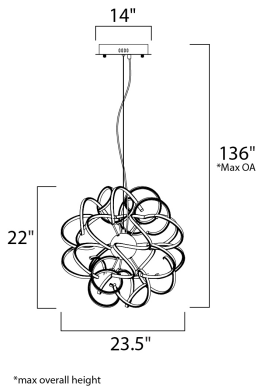

**PRODUCT DESCRIPTION**

This contemporary collection features a cork screw configuration of Polished Chrome metal surrounding bands of 3000K LED. This eclectic approach to lighting design is sure to please those looking for a unique source of light.

**MEASUREMENTS**

- DIMENSION : 23.5" L x 23.5" W x 22" H
- MAX OAH : 136" OAH
- CANOPY : 10" W x 2" H x 10" L
- HANGING WEIGHT : 8.4 lb

**LAMPING**

- LUMENS : 4,830 Rated (3,650 Del.)
- BULB : 12 x 69W LED PCB Integrated , 69W Total
- BULB INCLUDED : (Integrated)
- DIMMABLE : Triac CL
- CRI : 80+ CRI
- COLOR\_TEMP : 3000K