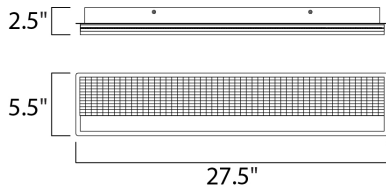

**PRODUCT DESCRIPTION**

Thousands of miniature crystals are embedded into a sheet of clear acrylic which form a material we call Gemite. When illuminated by the LED mounted in the Polished Chrome frame the Gemite glistens like the stars in a galaxy. With the added downlight you get both glamour and ample lighting from this beautiful vanity collection.

**MEASUREMENTS**

DIMENSION : 27.5" L x 2.5" W x 5.5" H x 2.5" Ext  
 BACK PLATE : 26" W x 4.75" H x 2.75" HCO  
 HANGING WEIGHT : 13 lb

**LAMPING**

INPUT VOLTAGE : 120V  
 LUMENS : 2,170 Rated (1,705 Del.)  
 BULB : 2 x 31W LED PCB Integrated , 31W Total  
 BULB INCLUDED : (Integrated)  
 DIMMABLE : Triac CL  
 CRI : 90+ CRI  
 COLOR\_TEMP : 3000K  
 LIGHTING\_DIRECTION : Up/Down