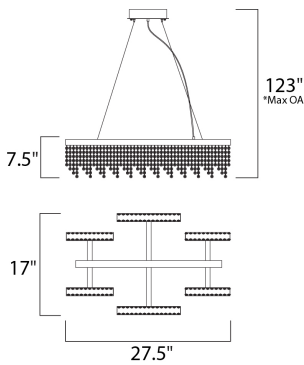

*max overall height

MEASUREMENTS

DIMENSION : 27.5" L x 17" W x 7.5" H
 MAX OAH : 123" OAH
 HANGING WEIGHT : 11.53 lb

LAMPING

INPUT VOLTAGE : 120V
 LUMENS : 1,680 Rated
 BULB : 6 x 4W LED PCB Integrated , 24W Total
 BULB INCLUDED : (Integrated)
 DIMMABLE : Triac CL
 CRI : 80+ CRI
 COLOR_TEMP : 3000K