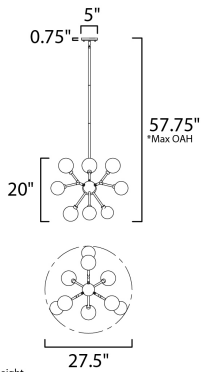

PRODUCT DESCRIPTION

The reimagining of the classic Sputnik features threaded Mirror Smoke glass shades on a Polished Chrome body. To complete this shiny starburst pendant, we include our 4W G9 LED light bulb to create a spacey modern look.

*max overall height

MEASUREMENTS

DIMENSION : 27.5" L x 27.5" W x 20" H
 MAX OAH : 57.75" OAH
 CANOPY : 5" W x 0.75" H x 5" L
 HANGING WEIGHT : 5.9 lb

LAMPING

INPUT VOLTAGE : 120V
 LUMENS : 4,050 Rated
 BULB : 9 x 4W LED G9 , 36W Total
 BULB INCLUDED : (Included)
 DIMMABLE : Triac CL
 CRI : 90+ CRI
 COLOR_TEMP : 3000K