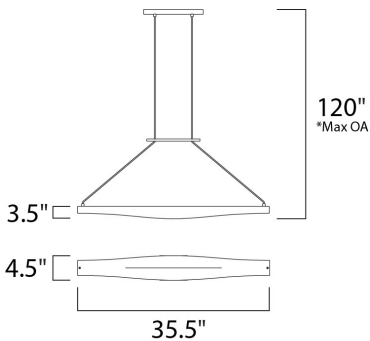

*max overall height

MEASUREMENTS

DIMENSION : 35.5" L x 4.5" W x 3.5" H
 MAX OAH : 120" OAH
 HANGING WEIGHT : 2.6 lb

LAMPING

LUMENS : 2,000 Rated
 BULB : 1 x 21W Fluorescent 21W Total
 BULB INCLUDED : (Included)
 DIMMABLE : No
 COLOR_TEMP : 3000K