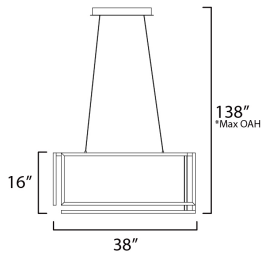

PRODUCT DESCRIPTION

A cubist work of art, the Penrose collection carefully calculates the structural form of a cube space when corners do not meet. This tracery of this shape is emphasized by its dedicated LED light source housed within aluminum channels and then cast in various directions. Available in Matte Black or Gold, this series is a feat of human engineering in design. Translating a mathematical challenge into a sculptural work of art with the function of delivering light to interior spaces.

MEASUREMENTS

DIMENSION : 16" L x 16" W x 38" H
 MAX OAH : 138" OAH
 HANGING WEIGHT : 14.77 lb

LAMPING

INPUT VOLTAGE : V
 LUMENS : 5,400 Rated (3,420 Del.)
 BULB : 1 x 108W LED DC Integrated , 108W Total
 BULB INCLUDED : (Integrated)
 CRI : 90 CRI
 COLOR_TEMP : 3000K