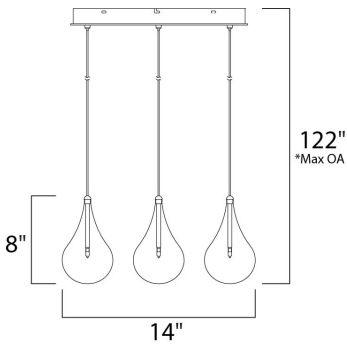

**PRODUCT DESCRIPTION**

A simple idea gracefully executed in the Larmes collection. Row upon row of Clear oversized teardrops, mounted onto an extended Polished Chrome lamp holder that supports xenon lamps, sets the stage. Individually adjustable drops for custom stagger effects allow for dramatic impact. An added benefit of each drop being aircraft cable-suspended, is the ability to adjust the overall height of the piece to fit the space. The final result is stark and stunning.

\*max overall height

**MEASUREMENTS**

- DIMENSION : 14" L x 14" W x 8" H
- MAX OAH : 122" OAH
- CANOPY : 12.25" W x 1.5" H x 12.25" L
- HANGING WEIGHT : 5.28 lb

**LAMPING**

- INPUT VOLTAGE : V
- LUMENS : 1,080 Rated
- BULB : 9 x 10W Xenon 12V G4 , 90W Total
- BULB INCLUDED : (Included)
- DIMMABLE : Electronic Low Voltage (ELV)
- COLOR\_TEMP : 2900K