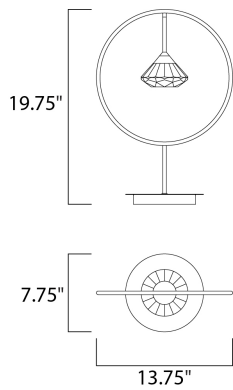

PRODUCT DESCRIPTION

Gracefully sweeping arms are finished in a textured Black with a Metallic Gold cups that suspends a faceted Clear acrylic diamond. Adding interest to the fixture, intersecting arms create an art form sure to attract attention. A pin up wall sconce with an arm that pivots is perfectly suited for bedside lighting.

MEASUREMENTS

DIMENSION : 13.75" L x 7.75" W x 19.75" H
 HANGING WEIGHT : 4.19 lb

LAMPING

LUMENS : 330 Rated (210 Del.)
 BULB : 1 x 3W LED PCB Integrated , 3W Total
 BULB INCLUDED : (Integrated)
 DIMMABLE : Triac CL
 CRI : 80+ CRI
 COLOR_TEMP : 3000K