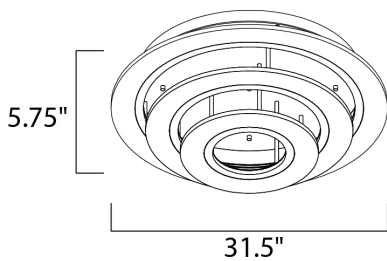

**MEASUREMENTS**

DIMENSION : 31.5" L x 31.5" W x 5.75" H  
 CANOPY : 25.75" W x 1.5" H x 25.75" L  
 HANGING WEIGHT : 31.22 lb

**LAMPING**

INPUT VOLTAGE : 120V  
 LUMENS : 4,760 Rated (3,200 Del.)  
 BULB : 3 x 68W LED PCB Integrated , 68W Total  
 BULB INCLUDED : (Integrated)  
 DIMMABLE : Triac CL  
 CRI : 80+ CRI  
 COLOR\_TEMP : 3000K