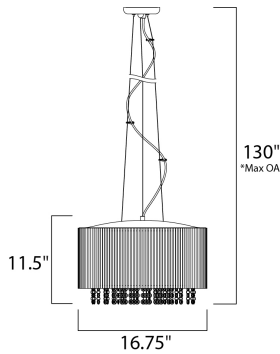

PRODUCT DESCRIPTION

The Spiral Collection features curled metal tubing that shines like diamonds radiating in the sun. Strands of high quality K9 crystal beads add to the opulence of the fixture offering a distinct sparkle visible whether off or on.

*max overall height

MEASUREMENTS

- DIMENSION : 16.75" W x 11.5" H
- MAX OAH : 130" OAH
- CANOPY : 4.72" W x 0.86" H x 4.72" L
- HANGING WEIGHT : 12.1 lb

LAMPING

- LUMENS : 3,500 Rated
- BULB : 7 x 40W Xenon G9 , 280W Total
- BULB INCLUDED : (Included)
- DIMMABLE : Yes
- COLOR_TEMP : 2900K