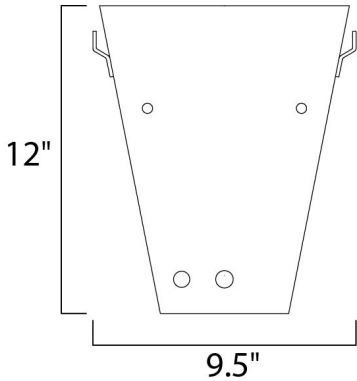

PRODUCT DESCRIPTION

Like a translucent sheath delicately draped around the most graceful form, Conico offers a delicate Opal White panel of glass floating over a slender Satin Nickel metal rod like a sophisticated designer dress on the red carpet. A study in simplicity, the hour glass shape and understated light speak of classic sophistication and impeccable taste.

MEASUREMENTS

DIMENSION : 8.5" W x 12" H x 4.5" Ext
 MAX OAH : 10.25" W x 4" H
 HANGING WEIGHT : 2.86 lb

LAMPING

INPUT VOLTAGE : 120V
 LUMENS : 0 Rated
 BULB : 1 x 60W Incandescent E12 Candelabra , 60W Total
 BULB INCLUDED : (Not Included)
 DIMMABLE : Yes
 COLOR_TEMP : 2700K