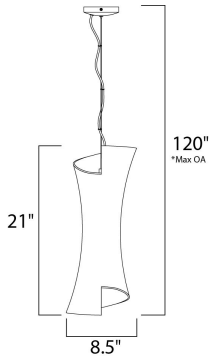

PRODUCT DESCRIPTION

Like a translucent sheath delicately draped around the most graceful form, Conico offers a delicate Opal White panel of glass floating over a slender Satin Nickel metal rod like a sophisticated designer dress on the red carpet. A study in simplicity, the hour glass shape and understated light speak of classic sophistication and impeccable taste.

*max overall height

MEASUREMENTS

DIMENSION : 8.5" W x 21" H
 MAX OAH : 120" OAH
 HANGING WEIGHT : 7.92 lb

LAMPING

INPUT VOLTAGE : 120V
 LUMENS : 0 Rated
 BULB : 1 x 100W Incandescent E26 Medium , 100W Total
 BULB INCLUDED : (Not Included)
 DIMMABLE : Yes
 COLOR_TEMP : 2700K