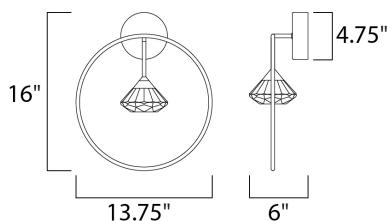

PRODUCT DESCRIPTION

Gracefully sweeping arms are finished in a textured Black with a Metallic Gold cups that suspends a faceted Clear acrylic diamond. Adding interest to the fixture, intersecting arms create an art form sure to attract attention. A pin up wall sconce with an arm that pivots is perfectly suited for bedside lighting.

MEASUREMENTS

DIMENSION : 13.75" W x 16" H x 6" Ext
 MAX OAH : 4.75" W x 4.75" H
 HANGING WEIGHT : 1.98 lb

LAMPING

LUMENS : 330 Rated (210 Del.)
 BULB : 1 x 3W LED PCB Integrated , 3W Total
 BULB INCLUDED : (Integrated)
 DIMMABLE :
 CRI : 80+ CRI
 COLOR_TEMP : 3000K