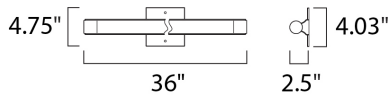

PRODUCT DESCRIPTION

The minimalistic vanity design of Wand LED features Clear/White acrylic diffusers mounted on Polished Chrome frames. The dimmable, 40,000 rated life hours long-life 3000 K LEDs make this the choice for energy-saving applications and low-maintenance operation. Please note that E22391-10PC is not dimmable. All other items are dimmable.

MEASUREMENTS

DIMENSION : 36" W x 4.75" H x 2.5" Ext
 BACK PLATE : 4.03" W x 4.03" H x 2.37" HCO
 HANGING WEIGHT : 3.74 lb

LAMPING

INPUT VOLTAGE : 120V
 LUMENS : 1,251 Rated
 BULB : 1 x 15W LED PCB Integrated , 15W Total
 BULB INCLUDED : (Integrated)
 DIMMABLE : Triac CL
 CRI : 80 CRI
 COLOR_TEMP : 3000K