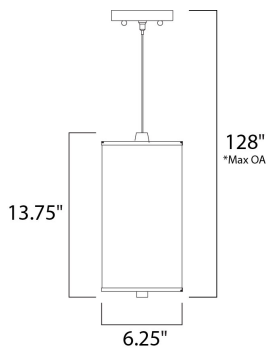

**FINISHES OPTION**

-  Oil Rubbed Bronze
-  Satin Nickel

**RATINGS**

Dry Location

**ADDITIONAL**

SLOPE: 120  
 RATED LIFE 2500 Hours  
 OPERATING TEMPERATURE:  
 -20°C (-4°F), 40°C (104°F)

**MEASUREMENTS**

- DIMENSION : 6.25" L x 6.25" W x 13.75" H
- MAX OAH : 128" OAH
- HANGING WEIGHT : 4.72 lb

**LAMPING**

- INPUT VOLTAGE : 120V
- LUMENS : 0 Rated
- BULB : 1 x 75W Incandescent 75W Total
- BULB INCLUDED : (Not Included)
- DIMMABLE : Yes
- COLOR\_TEMP : 2700K

\*max overall height

Always consult a qualified electrician before installing any lighting product.