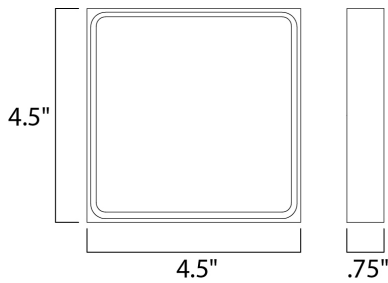

PRODUCT DESCRIPTION

MEASUREMENTS

DIMENSION : 4.5" W x 4.5" H x 0.75" Ext
 BACK PLATE : 4.5" W x 0.75" H x 3.25" HCO
 HANGING WEIGHT : 0.72 lb

LAMPING

INPUT VOLTAGE : 120V
 LUMENS : 560 Rated (70 Del.)
 BULB : 1 x 8W LED PCB Integrated , 8W Total
 BULB INCLUDED : (Integrated)
 DIMMABLE : Electronic Low Voltage (ELV)
 CRI : 90+ CRI
 COLOR_TEMP : 3000K