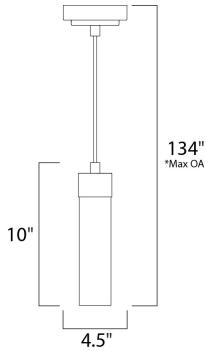

*max overall height

MEASUREMENTS

- DIMENSION : 4.5" L x 4.5" W x 10" H
- MAX OAH : 134" OAH
- CANOPY : 4.5" W x 1.25" H x 4.5" L
- HANGING WEIGHT : 2.11 lb

LAMPING

- INPUT VOLTAGE : 120V
- LUMENS : 0 Rated
- BULB : 1 x 40W Incandescent E26 Medium T10 , 40W Total
- BULB INCLUDED : (Not Included)
- DIMMABLE : Yes