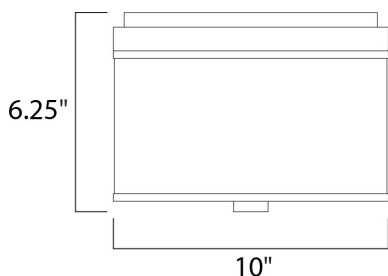

MEASUREMENTS

DIMENSION : 10" L x 10" W x 6.25" H

HANGING WEIGHT : 3.17 lb

LAMPING

LUMENS : 1,800 Rated

BULB : 2 x 13W Fluorescent 26W Total

BULB INCLUDED : (Included)

DIMMABLE : No