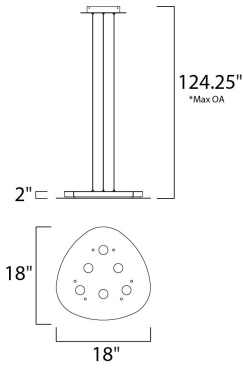

**PRODUCT DESCRIPTION**

As if designed by Van Gogh, this collection features a flat aluminum palette, finished in Silver Foil paint. High powered 5 watt LED modules provide ample light and can be dimmed to set the mood. The ceiling fixture will work equally as well on the wall as a piece of art.

\*max overall height

**MEASUREMENTS**

DIMENSION : 18" L x 18" W x 2" H  
 MAX OAH : 124.25" OAH  
 HANGING WEIGHT : 14.3 lb

**LAMPING**

LUMENS : 2,100 Rated  
 BULB : 6 x 5W LED PCB Integrated , 30W Total  
 BULB INCLUDED : (Integrated)  
 DIMMABLE : Triac CL  
 CRI : 80 CRI  
 COLOR\_TEMP : 3000K